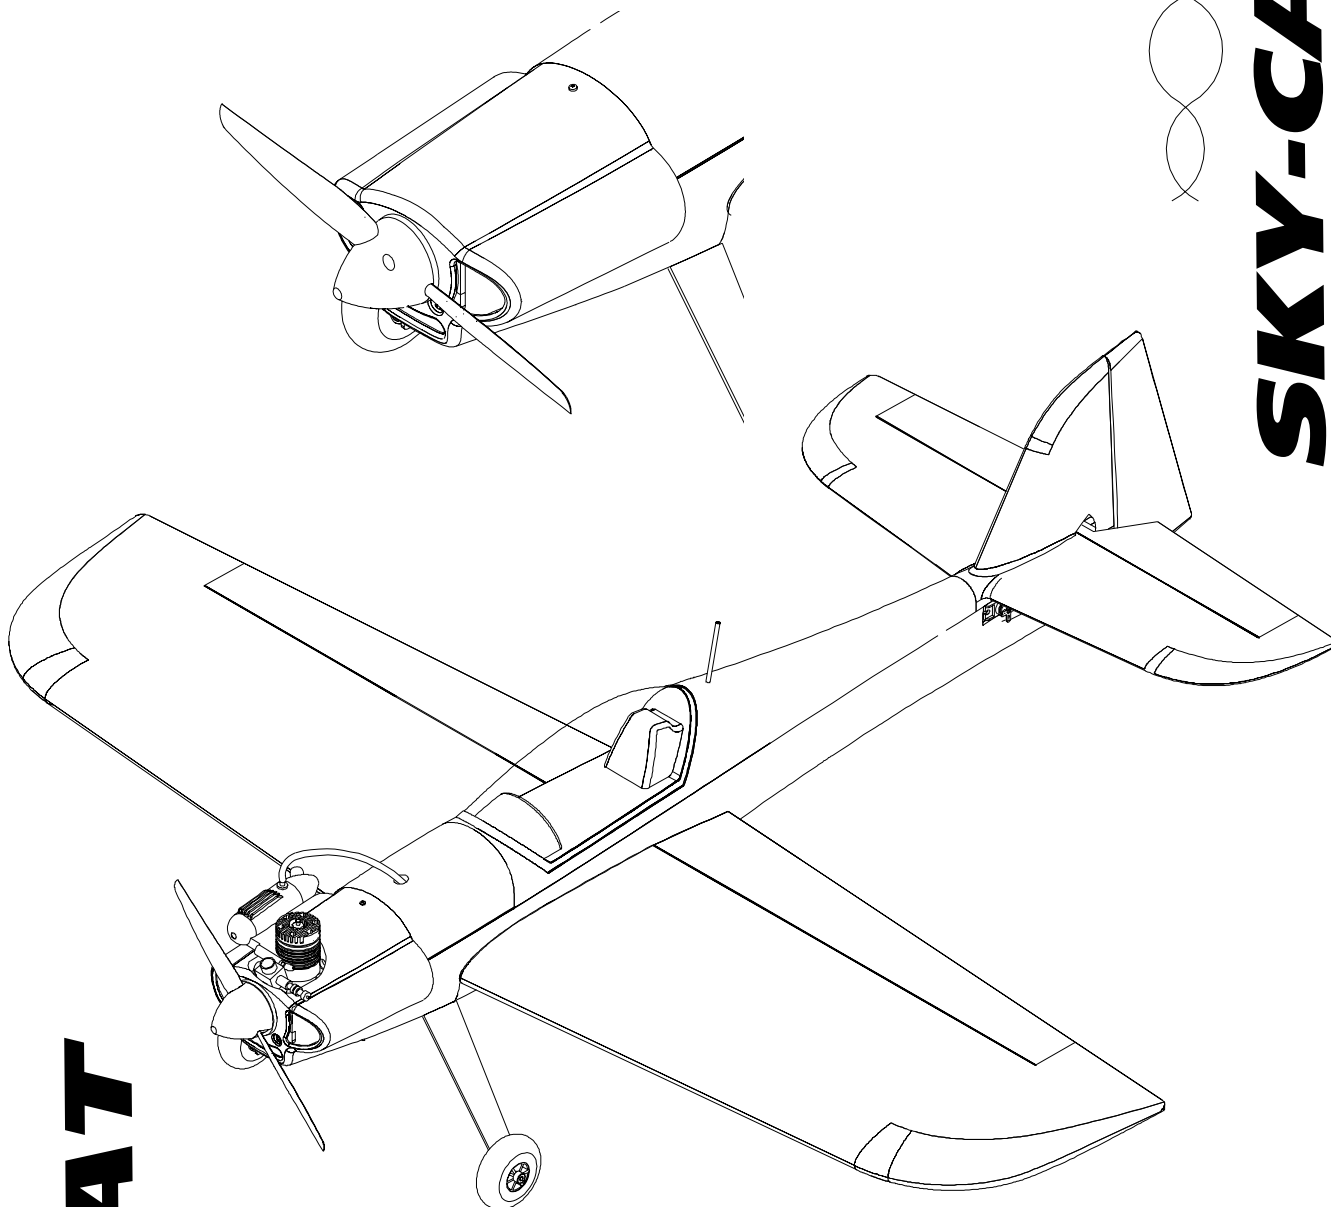

B

SKY-CAT

SKY-CAT

- D** "Bilderbuch"
- GB** "Illustrations"
- F** "Illustrations"
- I** "Illustrazioni"
- E** "Ilustraciones"

Bilderbuch

1

★ Verbrenner-Version

Glowplug version

Version thermique

Versión combustión

Versione a scoppio

2

Fahrwerksträger
Undercarriage mount
Support de train
Supporto carrello
Soporte tren de aterrizaje

5

6

7

SKY-Cat replacement parts:

Moulded parts set, complete	# 21 4154
Wooden parts and RC cradle	# 72 4140
Motor cowl	# 72 4141
Canopy	# 72 4142
Main undercarriage	# 73 3466
Decal sheet	# 72 4143
12 x 8" propeller, electric Sky-Cat	# 73 4348
45 mm spinner	# 45 3122
600 G 3:1 gearbox	# 33 2681
Permax 7.2 V motor with pinion	# 33 2680